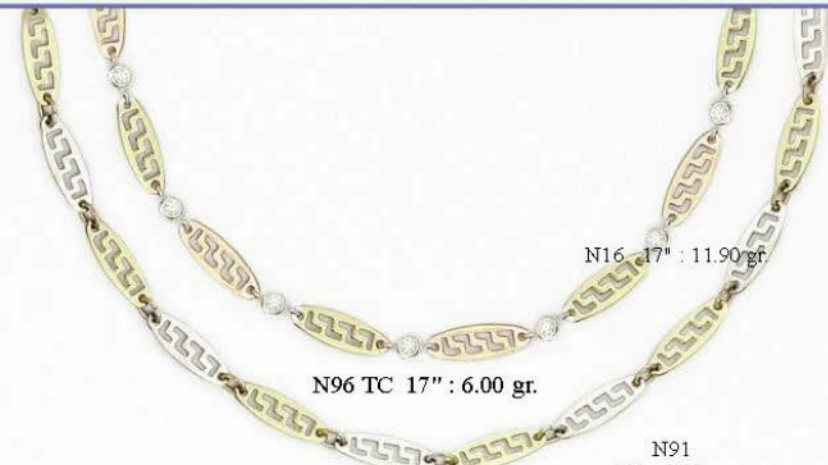

N16 17" : 11.90 gr.

N96 TC 17" : 6.00 gr.

N97 17 1/4" : 4.80 gr.

N91
20" : 9.50 gr.
17" : 8.00 gr.